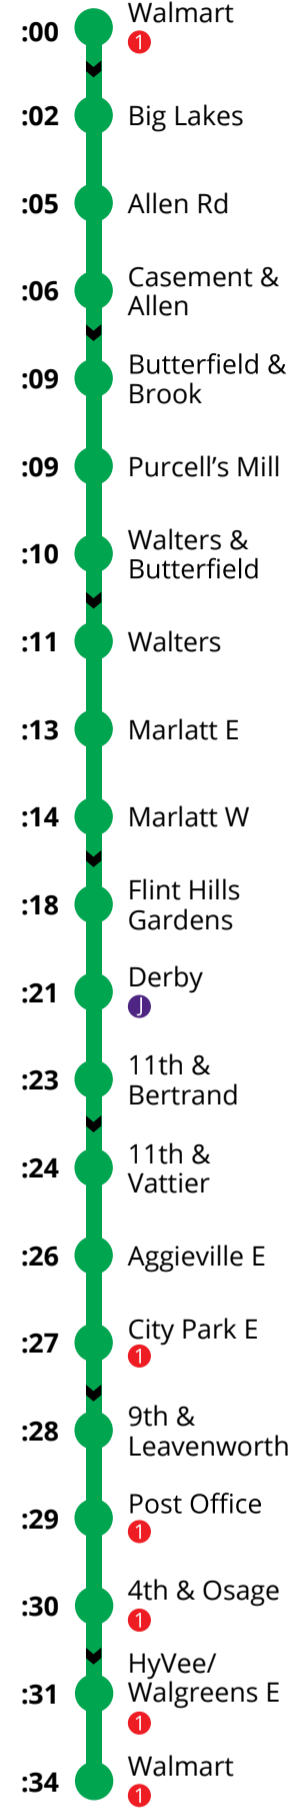

COVID-19 Routes (June 8 - TBD)

1

First stop: Candlewood N at 7:00a
Final stop: Candlewood N at 7:27p

2

First stop: K-State at 7:15a
Final stop: K-State at 7:13p

3

First stop: Westloop at 7:00a
Final stop: Westloop at 6:57p

4

First stop: Walmart at 7:00a
Final stop: Walmart at 6:34p

18

First stop: Walmart at 5:20a
Final stop: Walmart at 6:45p

Contact Us

(785) 537-6345
www.FlintHillsaTaBus.com

f @FlintHillsaTaBus t @FlintHillsaTa

Hours

Monday - Friday
7am - 7pm

Saturday
9am - 7pm

Sunday
No service

Fares and Bus Passes

Single Fare
K-State ID: Free
Youth (0-6): Free
Youth (7-17): \$0.50
Adults (18-59): \$1.00
*Seniors (60+): \$1.00

All transfers are free!

Legend:

- Standard Routes:** 1 (Red), 2 (Blue), 3 (Yellow)
- Express Route:** 4 (Green)
- Bus Stop:** Circle with number
- Transfer Stop:** Circle with red dot
- Bus Pass Sold Here:** Arrow icon
- School Near Bus Stop:** House icon