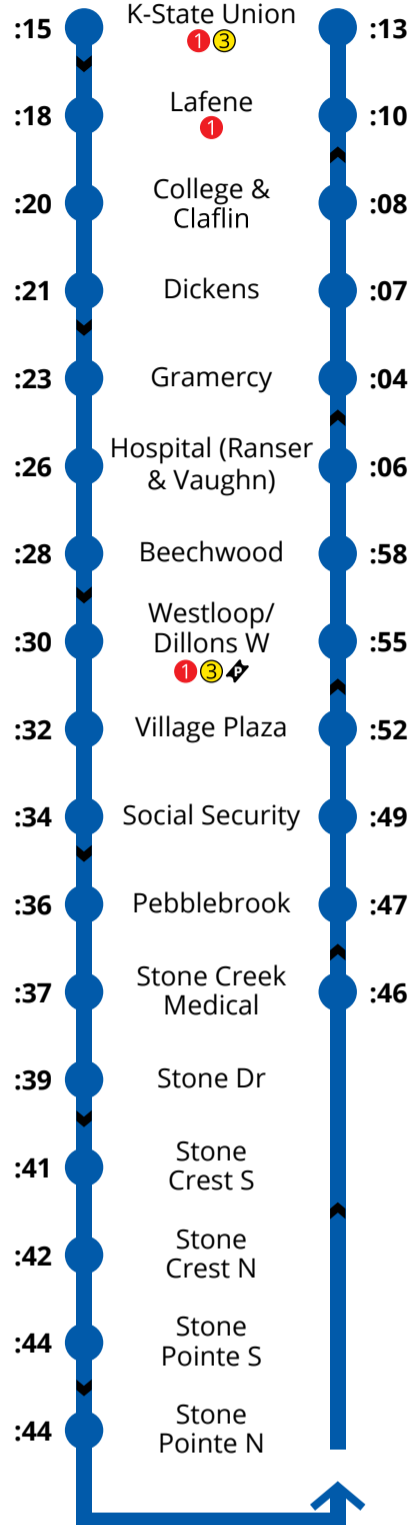

COVID-19 Routes (June 8 - TBD)

1

First stop: Candlewood N at 7:00a
Final stop: Candlewood N at 7:27p

2

First stop: K-State at 7:15a
Final stop: K-State at 7:13p

3

First stop: Westloop at 7:00a
Final stop: Westloop at 6:57p

4

First stop: Walmart at 7:00a
Final stop: Walmart at 6:34p

18

First stop: Walmart at 5:20a
Final stop: Walmart at 6:45p

Contact Us

(785) 537-6345
www.FlintHillsaTaBus.com

f @FlintHillsaTaBus t @FlintHillsaTa

Hours

Monday - Friday
7am - 7pm

Saturday
9am - 7pm

Sunday
No service

Fares and Bus Passes

Single Fare
K-State ID: Free
Youth (0-6): Free
Youth (7-17): \$0.50
Adults (18-59): \$1.00
*Seniors (60+): \$1.00

All transfers are free!

Legend:

- Standard Routes:** 1 (Red), 2 (Blue), 3 (Yellow)
- Express Route:** 4 (Green)
- Bus Stop:** Circle with number
- Transfer Stop:** Circle with red dot
- Bus Pass Sold Here:** Arrow icon
- School Near Bus Stop:** House icon