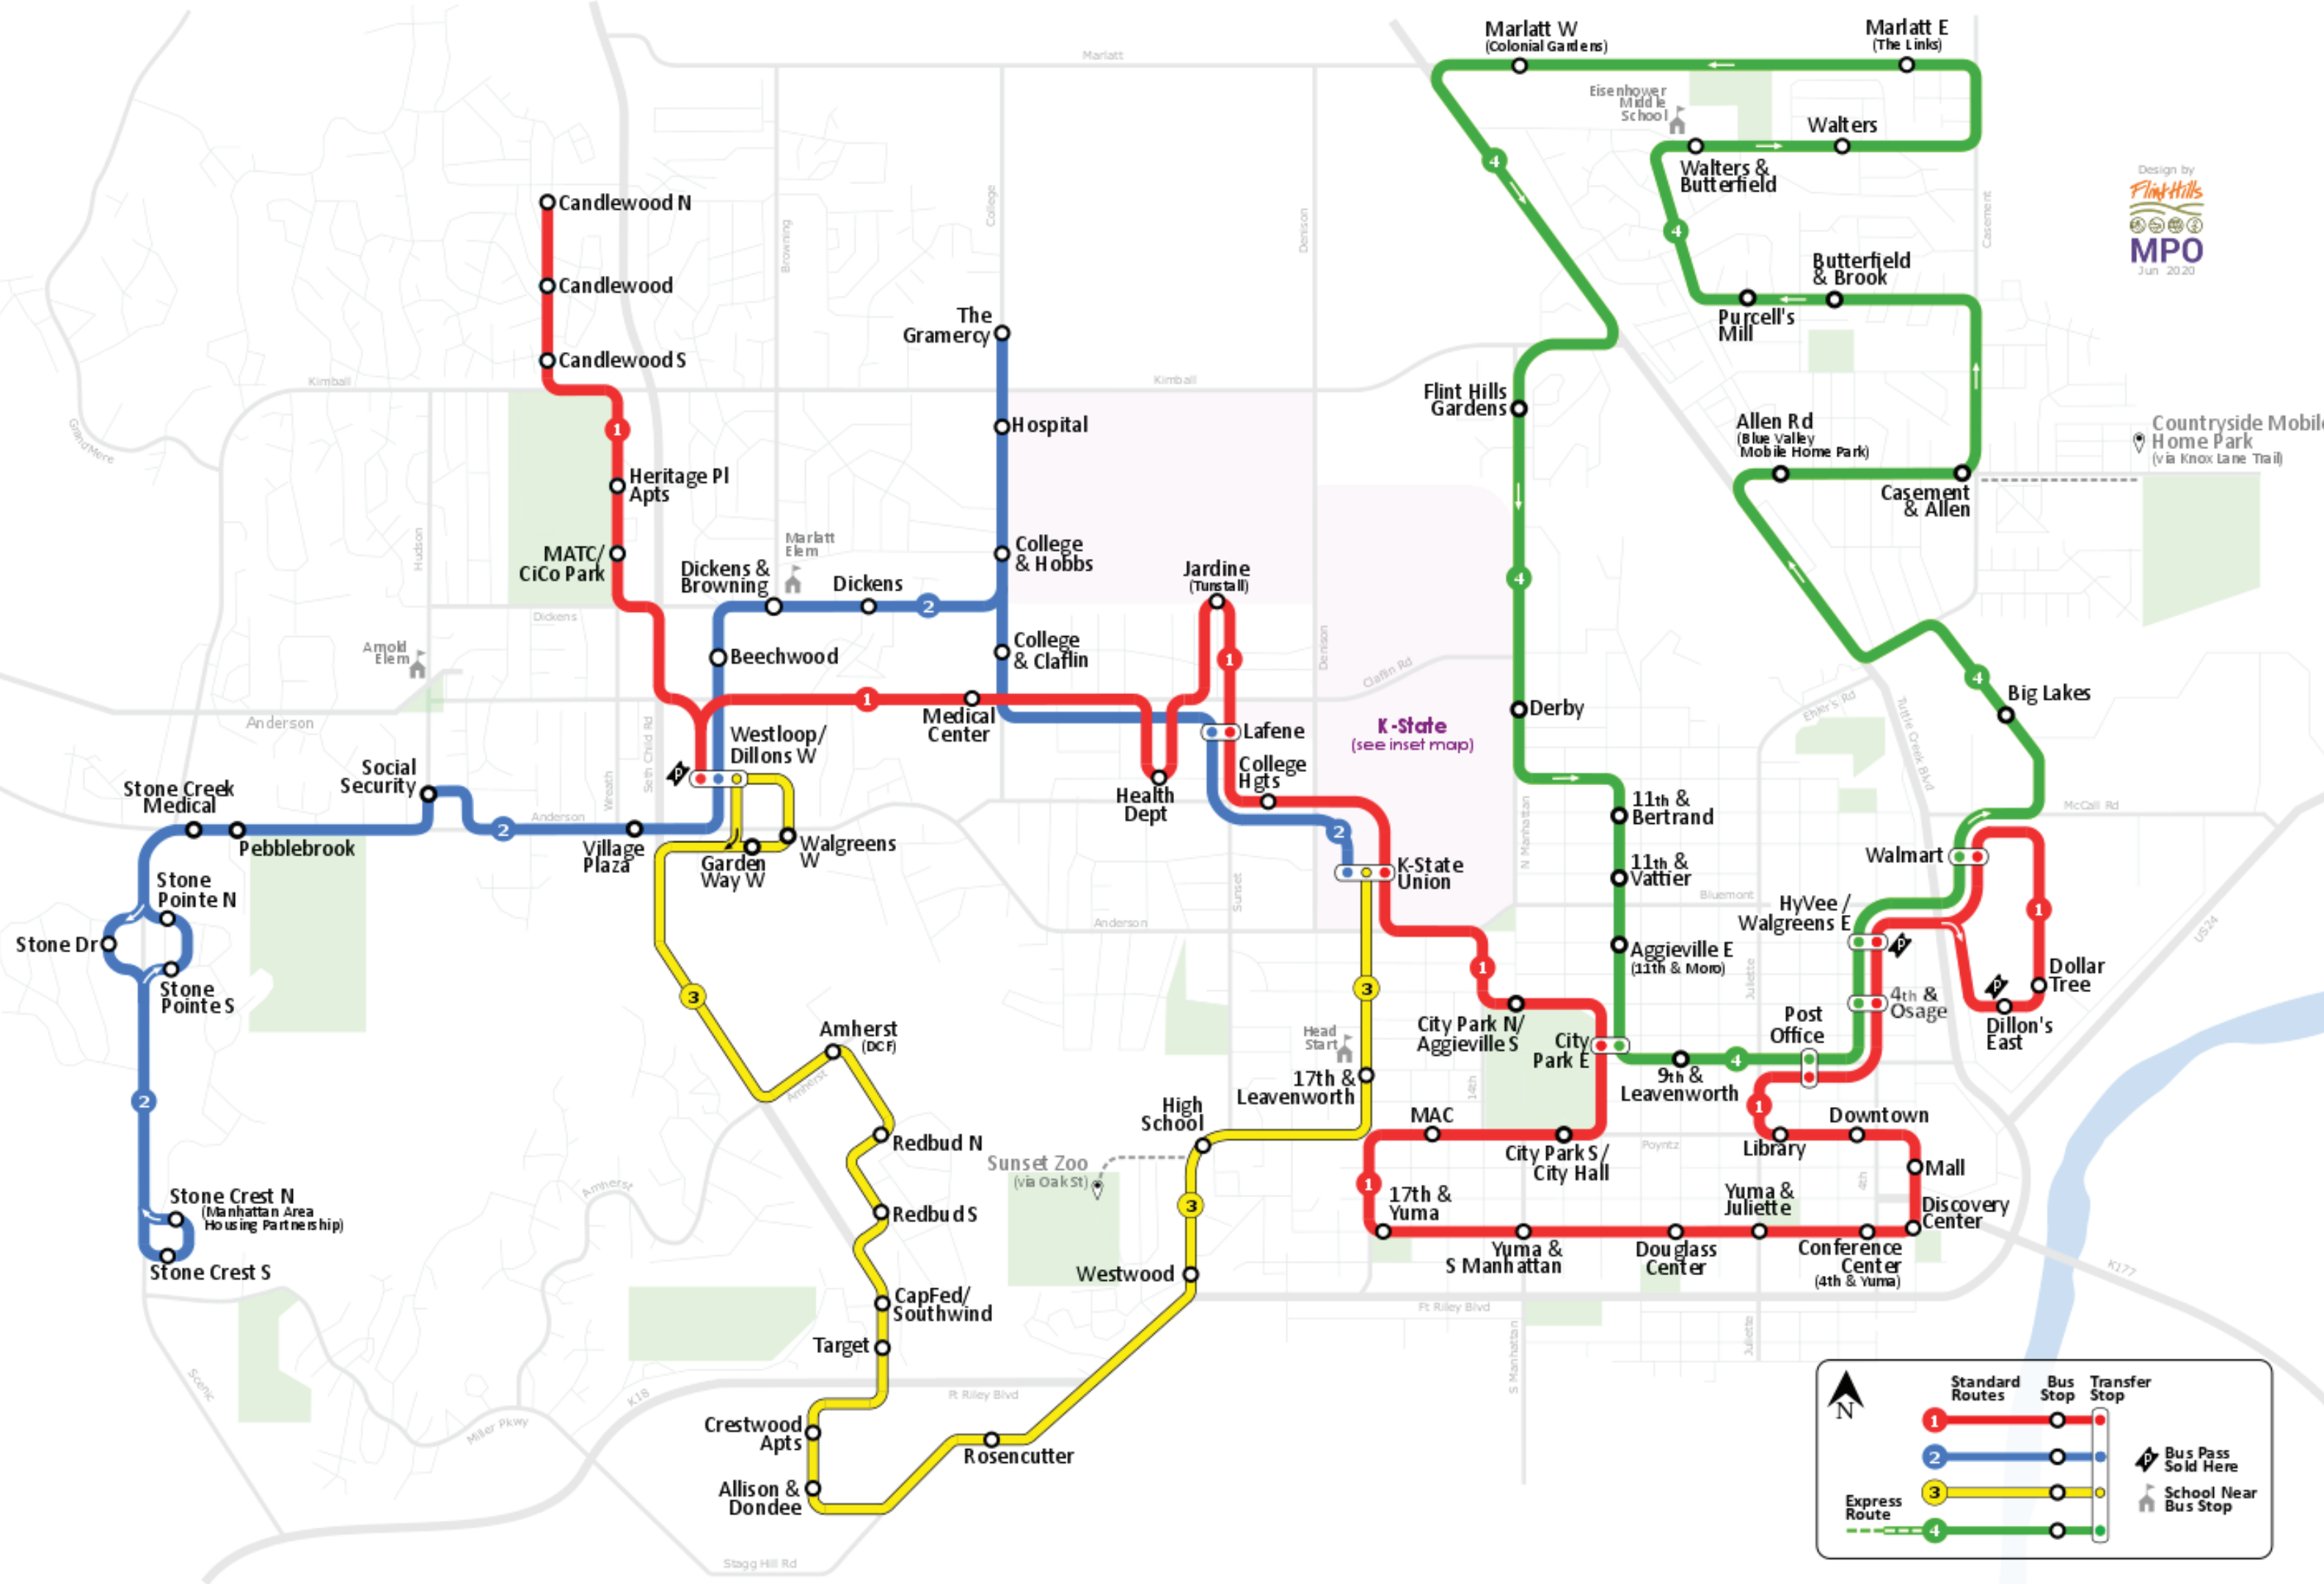

COVID-19 Routes (June 8 - TBD)

1

First stop: Candlewood N at 7:00a
Final stop: Candlewood N at 7:27p

2

First stop: K-State at 7:15a
Final stop: K-State at 7:13p

3

First stop: Westloop at 7:00a
Final stop: Westloop at 6:57p

Hours

Monday - Friday
7am - 7pm

Saturday
9am - 7pm

Sunday
No service

Fares and Bus Passes

Single Fare
K-State ID: Free
Youth (0-6): Free
Youth (7-17): \$0.50
Adults (18-59): \$1.00
*Seniors (60+): \$1.00

All transfers are free!

Please let the driver know if you would like to make a transfer when you board the bus.
*Visit aTa's website to see if you qualify for half-fare.

Use Your Smartphone to Plan Your Trip

Use Google Transit online or through your Google Maps App to plan your next aTa Bus trip.
www.google.com/transit

Legend:

- Standard Routes:** 1 (Red), 2 (Blue), 3 (Yellow)
- Express Route:** 4 (Green)
- Bus Stop:** Circle with number
- Transfer Stop:** Circle with red dot
- Bus Pass Sold Here:** Arrow icon
- School Near Bus Stop:** House icon