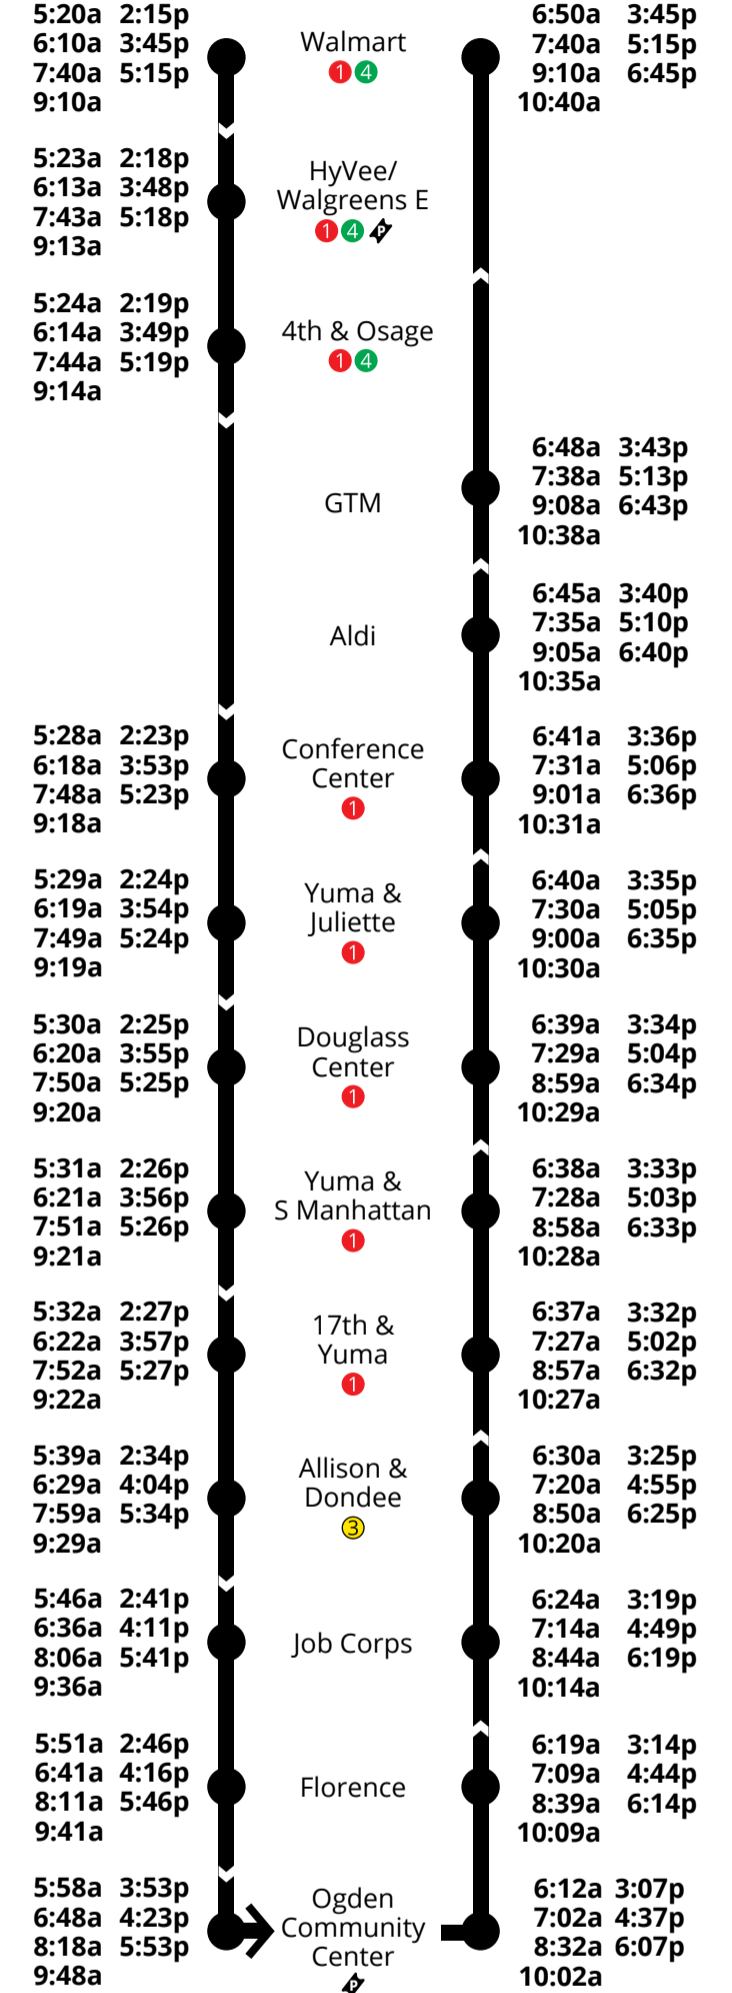

COVID-19 Routes (June 8 - TBD)

1

First stop: Candlewood N at 7:00a
Final stop: Candlewood N at 7:27p

2

First stop: K-State at 7:15a
Final stop: K-State at 7:13p

3

First stop: Westloop at 7:00a
Final stop: Westloop at 6:57p

4

First stop: Walmart at 7:00a
Final stop: Walmart at 6:34p

18

First stop: Walmart at 5:20a
Final stop: Walmart at 6:45p

Contact Us

(785) 537-6345
www.FlintHillsaTaBus.com

f @FlintHillsaTaBus t @FlintHillsaTa

Hours

Monday - Friday
7am - 7pm

Saturday
9am - 7pm

Sunday
No service

Fares and Bus Passes

Single Fare
K-State ID: Free
Youth (0-6): Free
Youth (7-17): \$0.50
Adults (18-59): \$1.00
*Seniors (60+): \$1.00

All transfers are free!

Legend:

- Standard Routes:** 1 (Red), 2 (Blue), 3 (Yellow)
- Express Route:** 4 (Green)
- Bus Stop:** Circle with number
- Transfer Stop:** Circle with red dot
- Bus Pass Sold Here:** Arrow icon
- School Near Bus Stop:** House icon