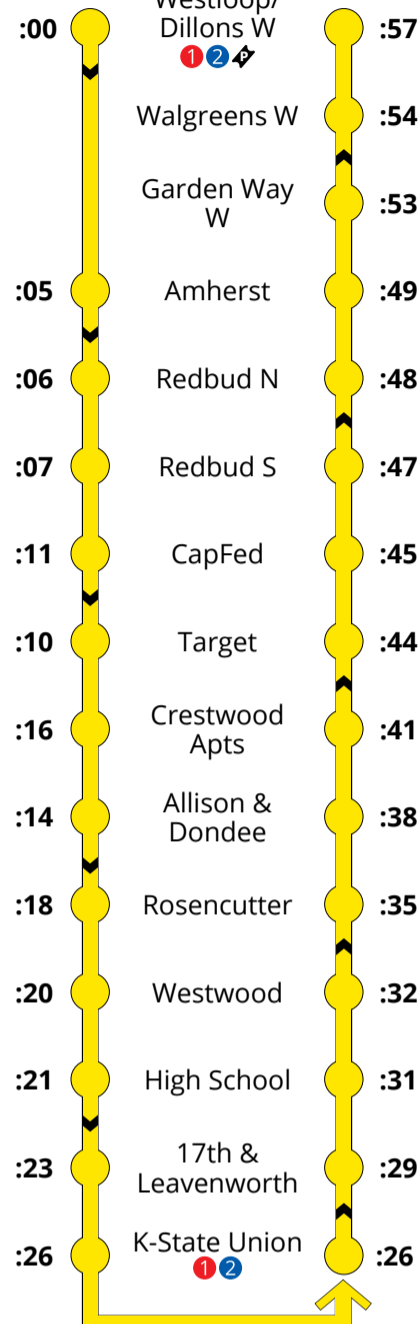

COVID-19 Routes (June 8 - TBD)

1

First stop: Candlewood N at 7:00a
Final stop: Candlewood N at 7:27p

2

First stop: K-State at 7:15a
Final stop: K-State at 7:13p

3

First stop: Westloop at 7:00a
Final stop: Westloop at 6:57p

4

First stop: Walmart at 7:00a
Final stop: Walmart at 6:34p

18

First stop: Walmart at 5:20a
Final stop: Walmart at 6:45p

Contact Us

(785) 537-6345
www.FlintHillsaTaBus.com

f @FlintHillsaTaBus t @FlintHillsaTa

Hours

Monday - Friday
7am - 7pm

Saturday
9am - 7pm

Sunday
No service

Fares and Bus Passes

Single Fare
K-State ID: Free
Youth (0-6): Free
Youth (7-17): \$0.50
Adults (18-59): \$1.00
*Seniors (60+): \$1.00

All transfers are free!

Legend:

- Standard Routes:** 1 (Red), 2 (Blue), 3 (Yellow)
- Express Route:** 4 (Green)
- Bus Stop:** Circle with number
- Transfer Stop:** Circle with red dot
- Bus Pass Sold Here:** Arrow icon
- School Near Bus Stop:** House icon