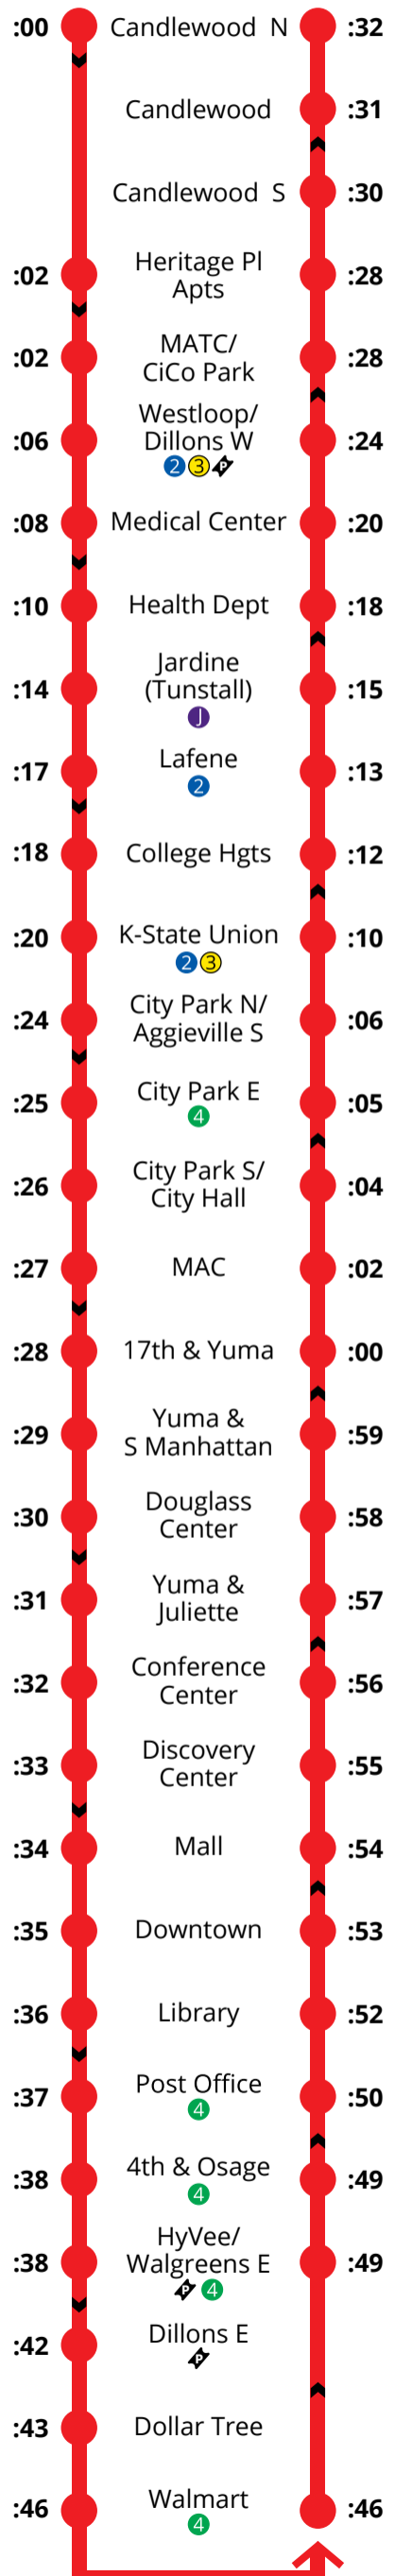

COVID-19 Routes (June 8 - TBD)

1

First stop: Candlewood N at 7:00a
Final stop: Candlewood N at 7:27p

2

First stop: K-State at 7:15a
Final stop: K-State at 7:13p

3

First stop: Westloop at 7:00a
Final stop: Westloop at 6:57p

4

First stop: Walmart at 7:00a
Final stop: Walmart at 6:34p

18

First stop: Walmart at 5:20a
Final stop: Walmart at 6:45p

Contact Us

(785) 537-6345
www.FlintHillsaTaBus.com

f @FlintHillsaTaBus t @FlintHillsaTa

Hours

Monday - Friday
7am - 7pm

Saturday
9am - 7pm

Sunday
No service

Fares and Bus Passes

Single Fare
K-State ID: Free
Youth (0-6): Free
Youth (7-17): \$0.50
Adults (18-59): \$1.00
*Seniors (60+): \$1.00

All transfers are free!

Legend:

- Standard Routes:** 1 (Red), 2 (Blue), 3 (Yellow)
- Express Route:** 4 (Green)
- Bus Stop:** Circle with number
- Transfer Stop:** Circle with red dot
- Bus Pass Sold Here:** Arrow icon
- School Near Bus Stop:** House icon