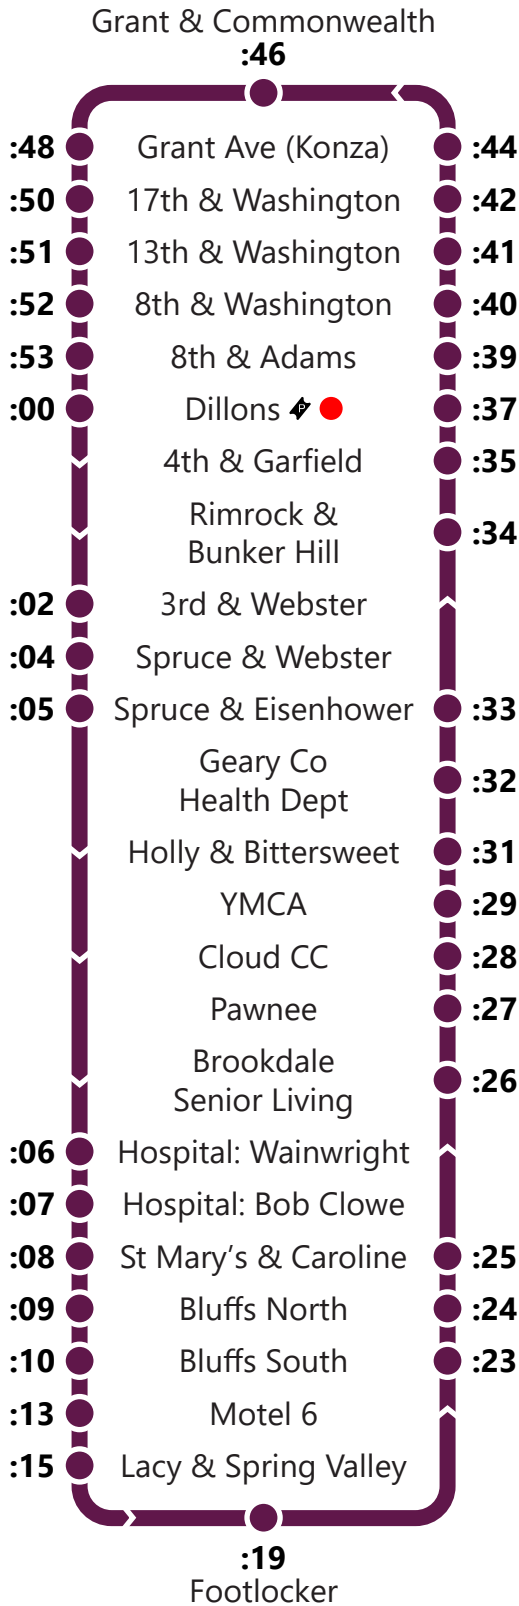

Purple Route

Monday - Friday

7am - 7pm

Red Route

Monday - Friday

7am - 7pm

● ● Transfer to the other Route

↗ Bus passes sold at location

This is temporary. Questions? Call 877.551.6345

Fort Riley

1-Way Routes	2-Way Routes	Bus Stop	Transfer Stop	Bus Pass Sold Here	School Near Bus Stop
Purple	Red				