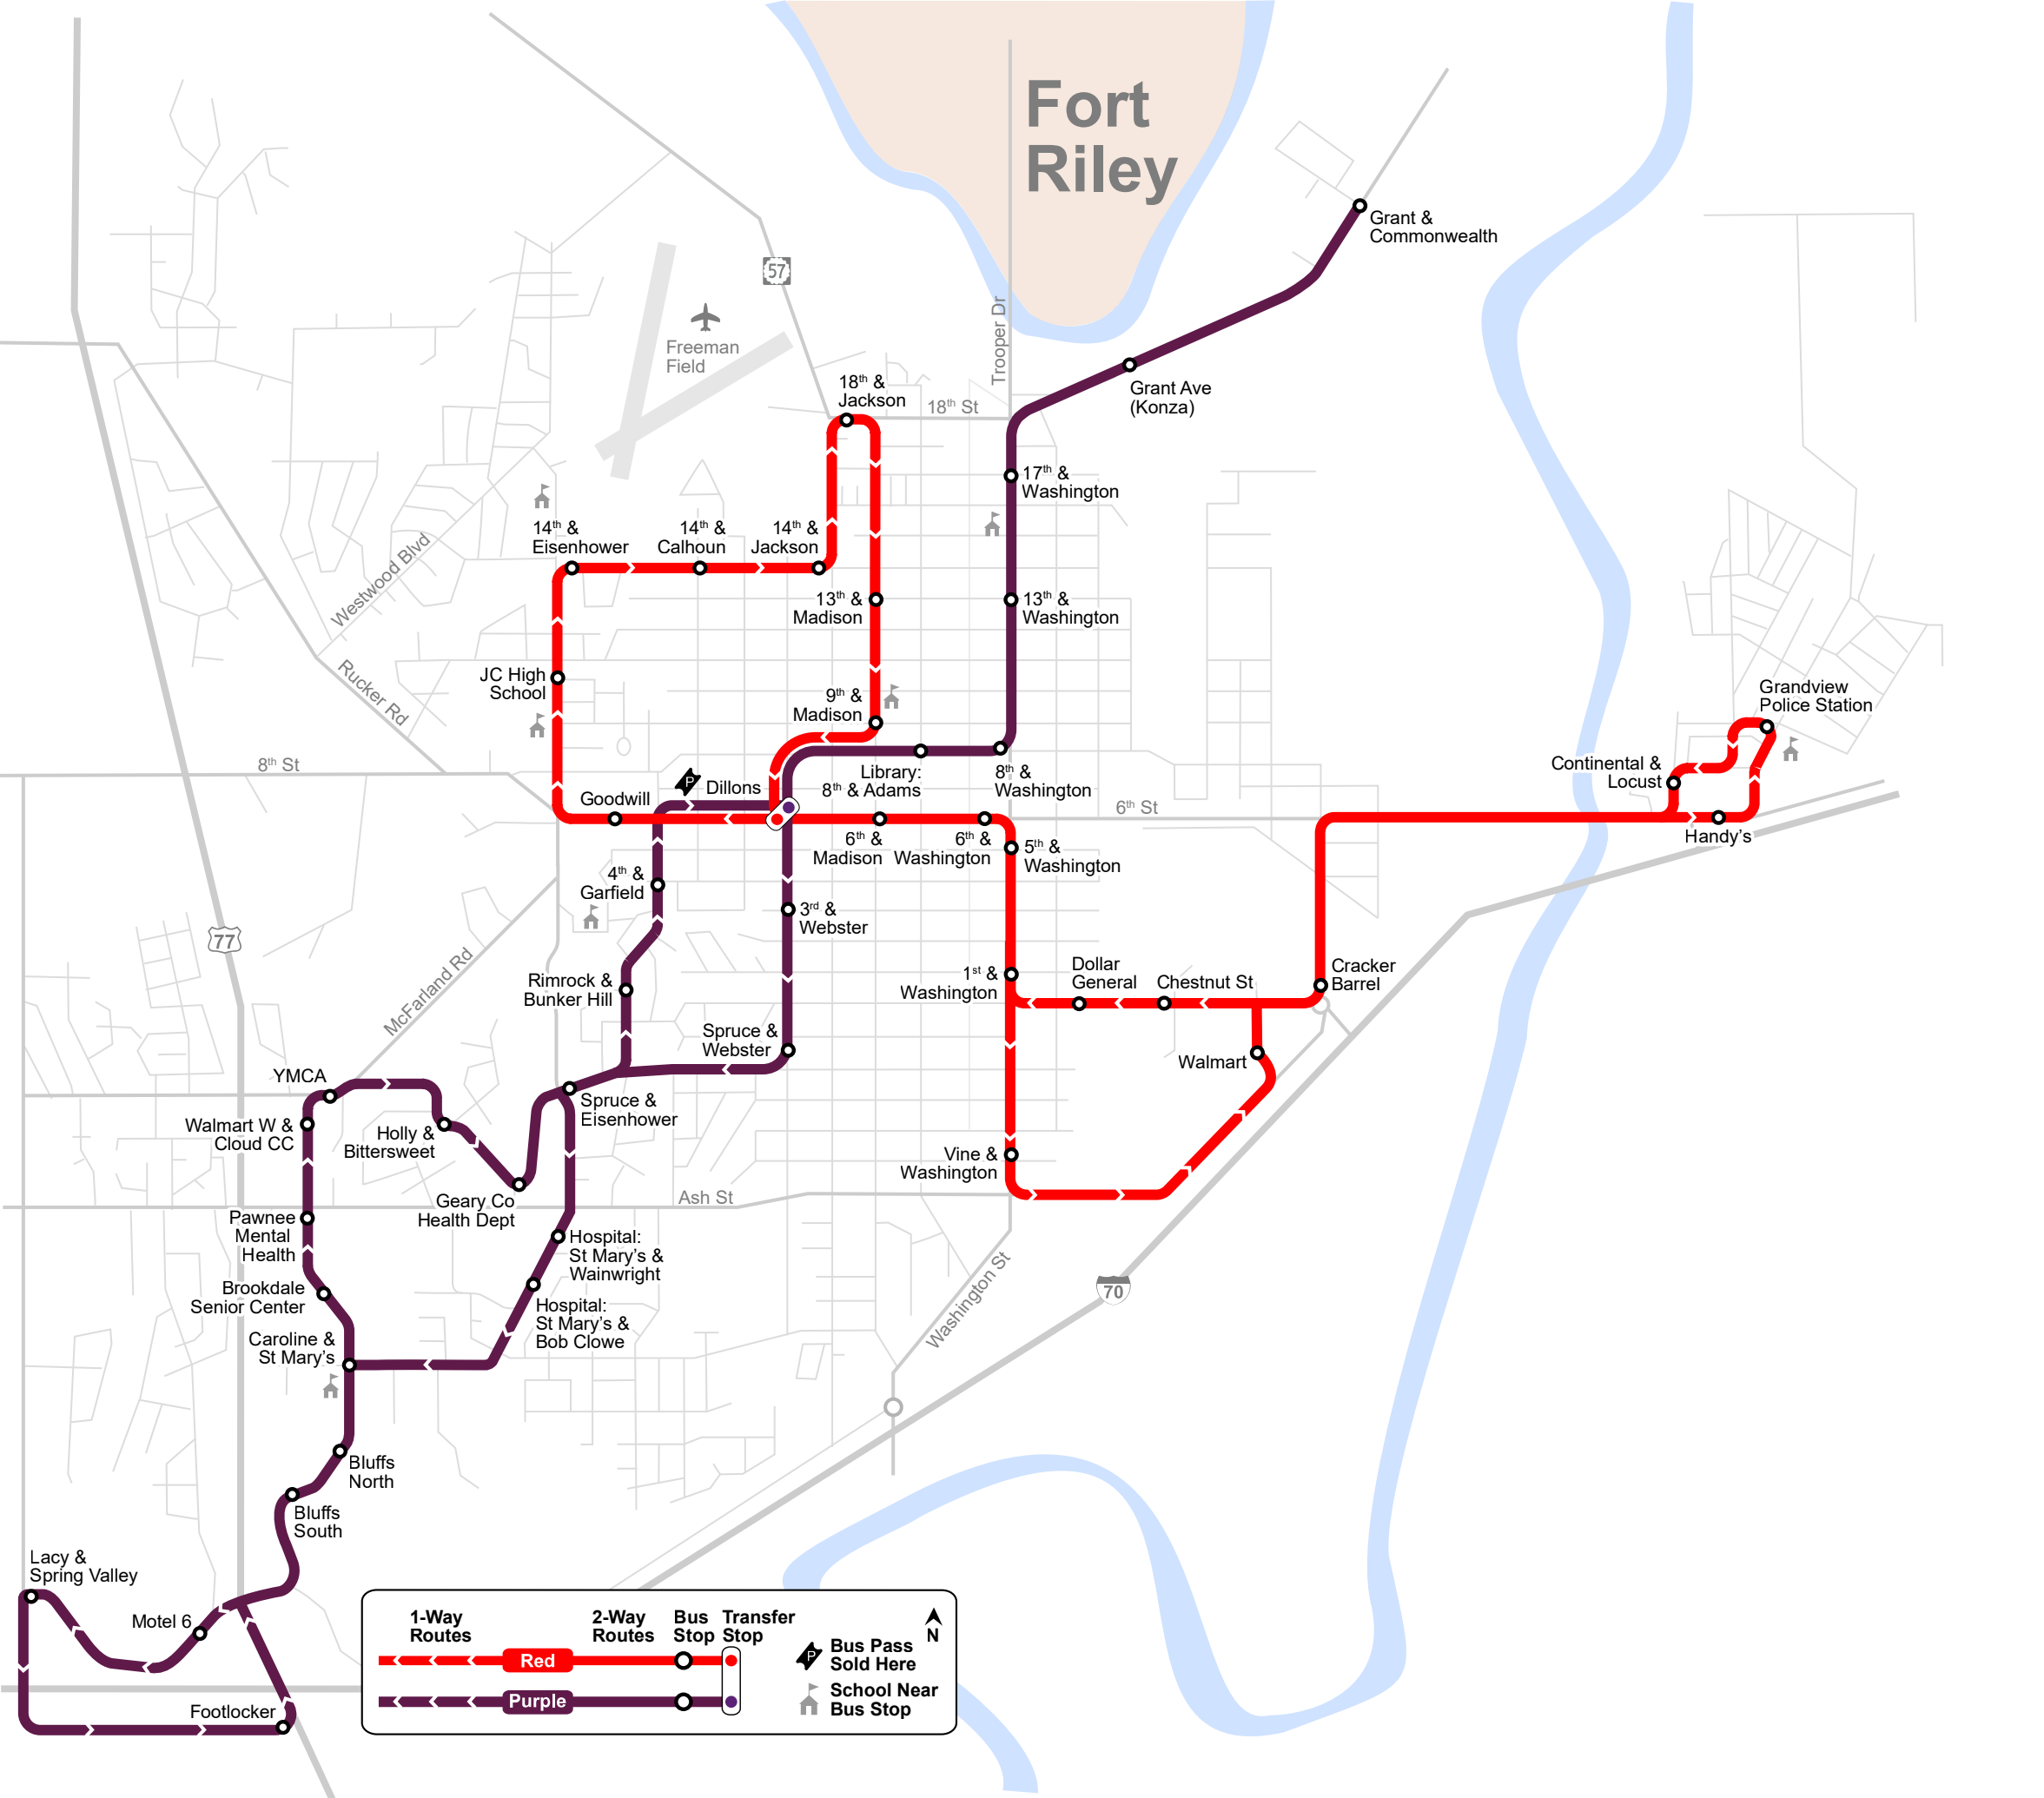

Purple Route

Monday - Friday

7am - 7pm

Red Route

Monday - Friday

7am - 7pm

● ● Transfer to the other Route

↗ Bus passes sold at location

This is temporary. Questions? Call 877.551.6345

Fort Riley

1-Way Routes	2-Way Routes	Bus Stop	Transfer Stop	Bus Pass Sold Here	School Near Bus Stop
Purple	Red				