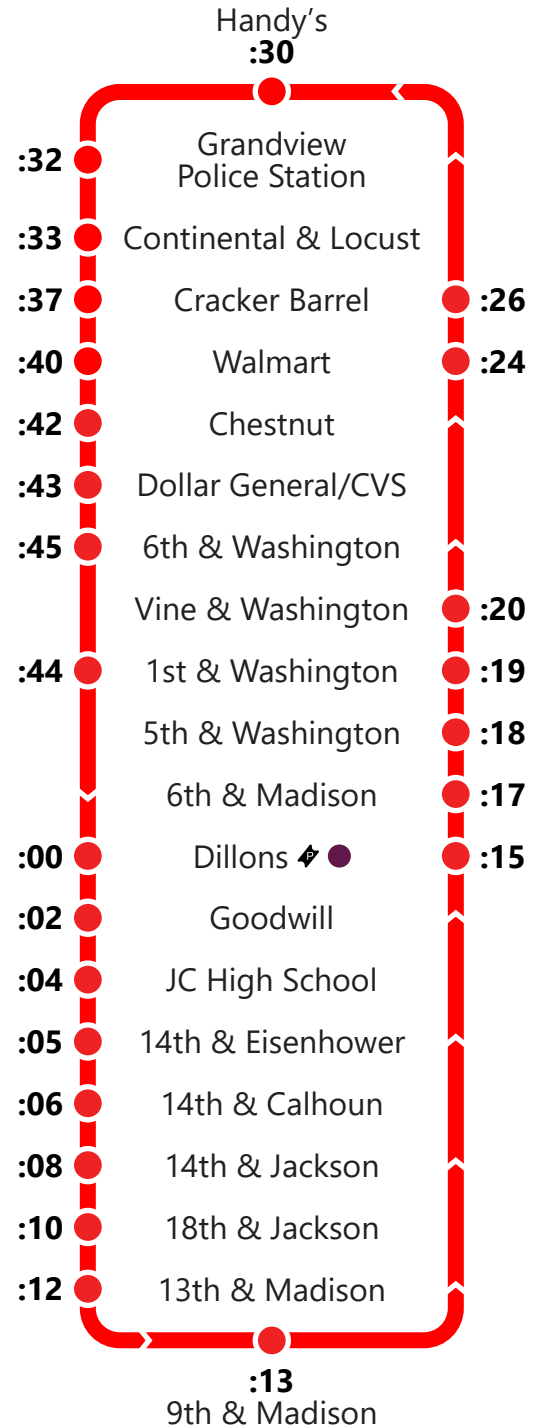

Purple Route

Monday - Friday

7am - 7pm

Red Route

Monday - Friday

7am - 7pm

● ● Transfer to the other Route

↗ Bus passes sold at location

This is temporary. Questions? Call 877.551.6345

Fort Riley

1-Way Routes	2-Way Routes	Bus Stop	Transfer Stop	Bus Pass Sold Here	School Near Bus Stop
Purple	Red				